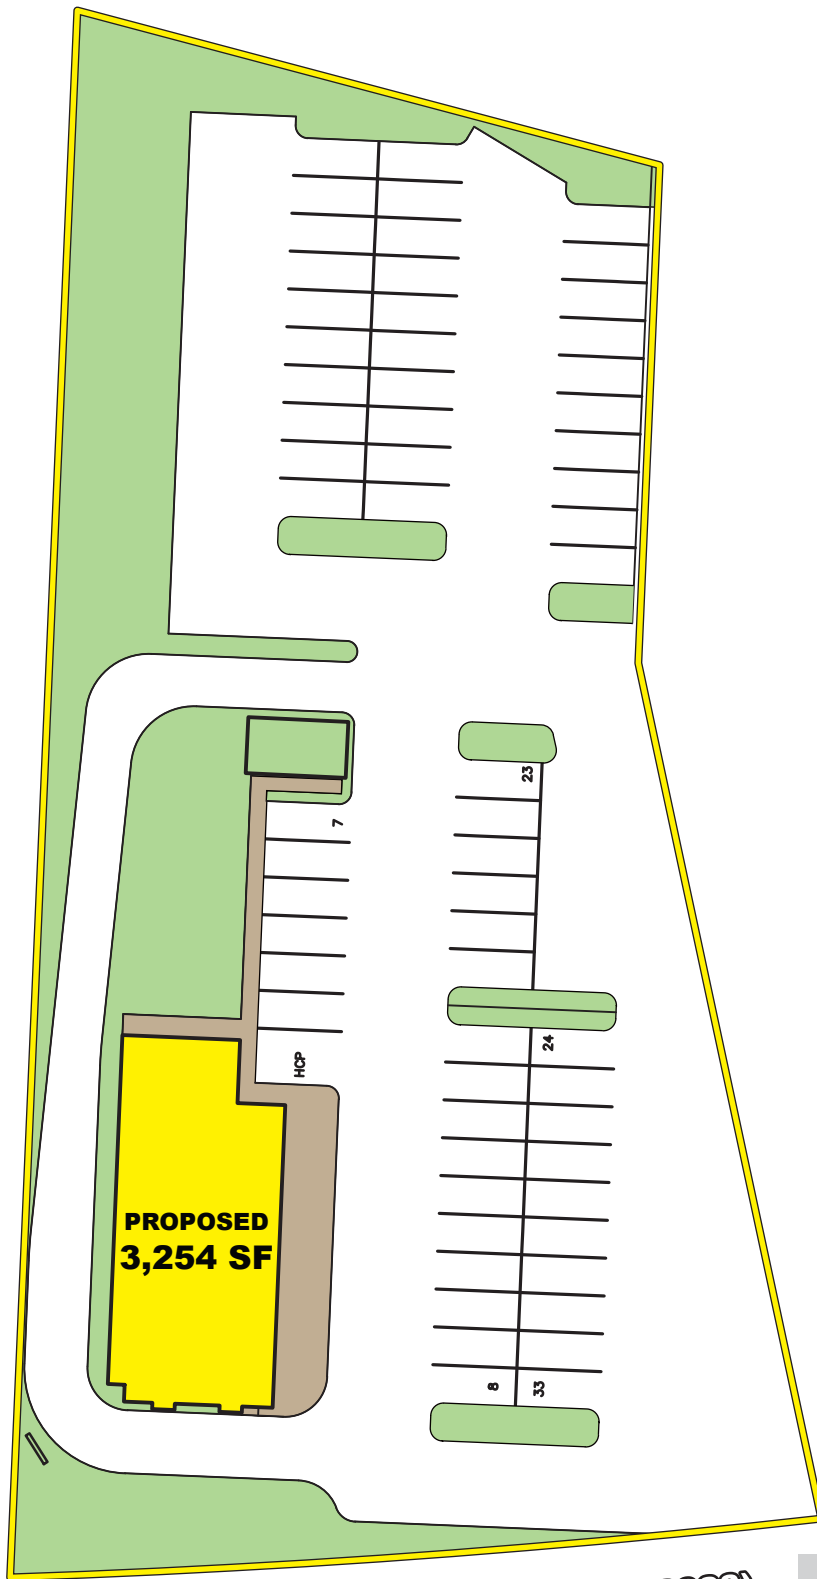

Retail Opportunity
495 High Street (Route 9)
Somersworth, New Hampshire

9 HIGH ST. - 24,321 ADT (2023)

Conceptual Plan