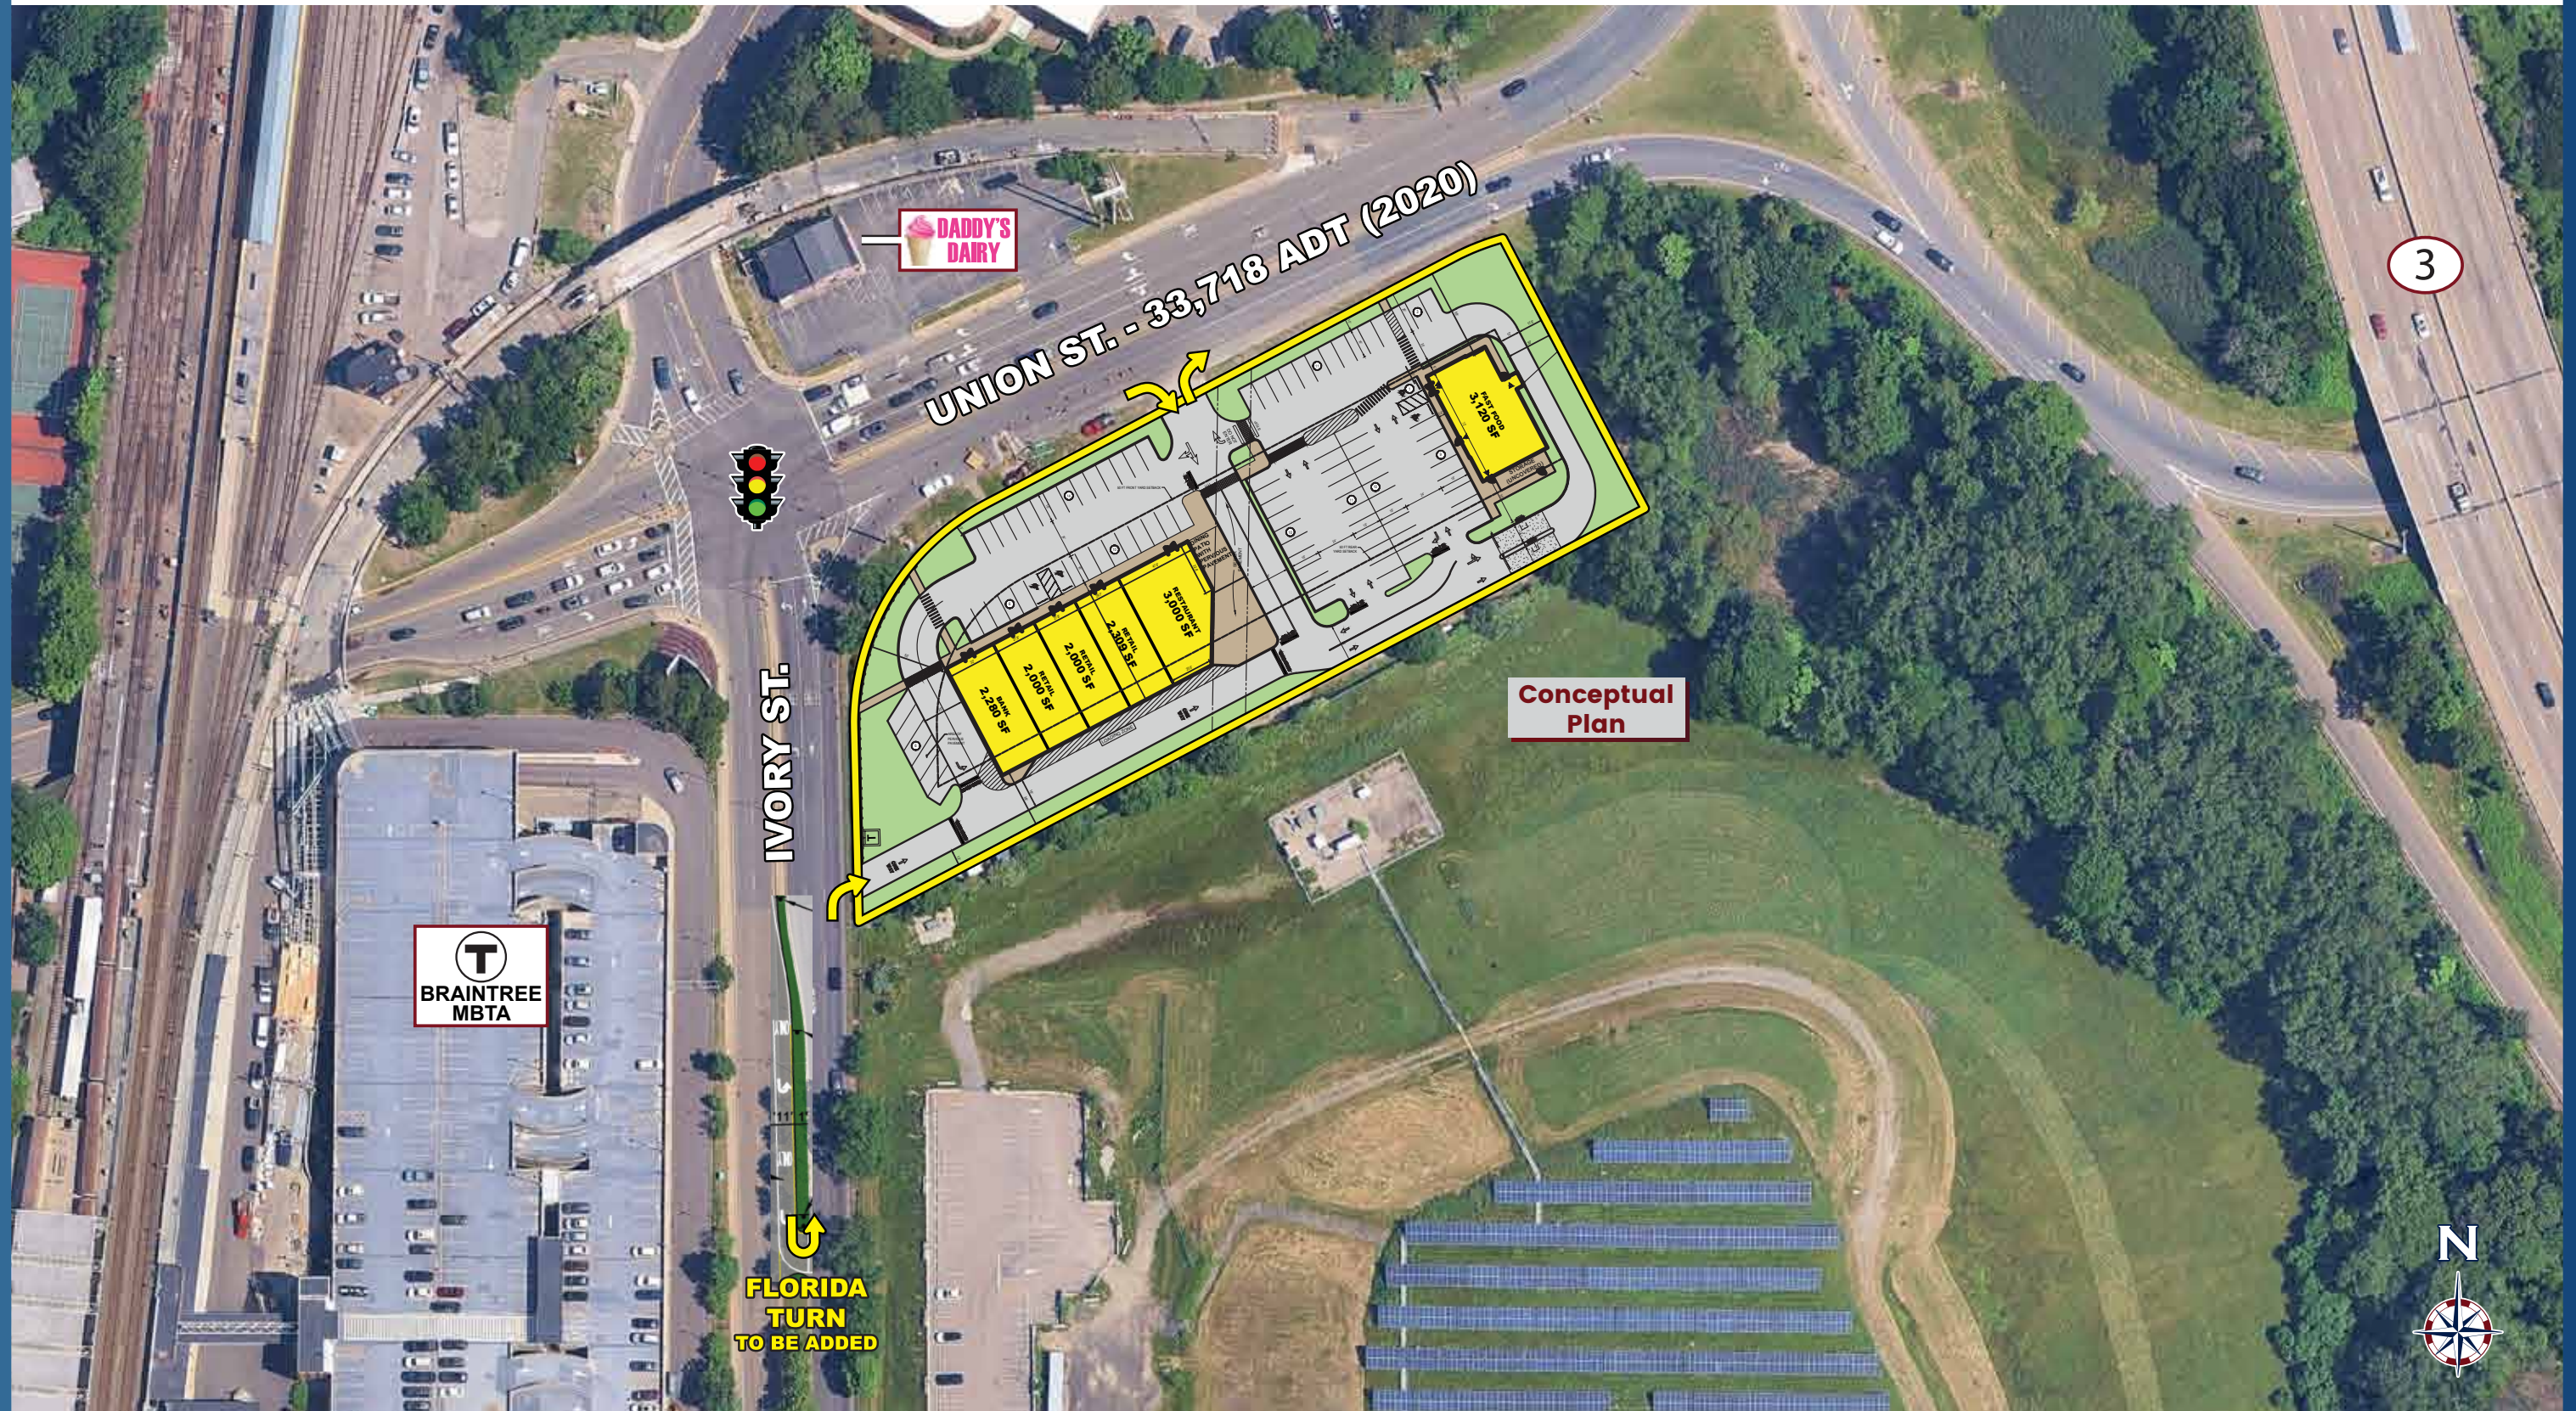

New Retail Development

125 Union Street
Braintree, Massachusetts

UNION ST. - 33,718 ADT (2020)

IVORY ST.

BRAintree MBTA

CONCEPTUAL Plan

3

FLORIDA TURN TO BE ADDED