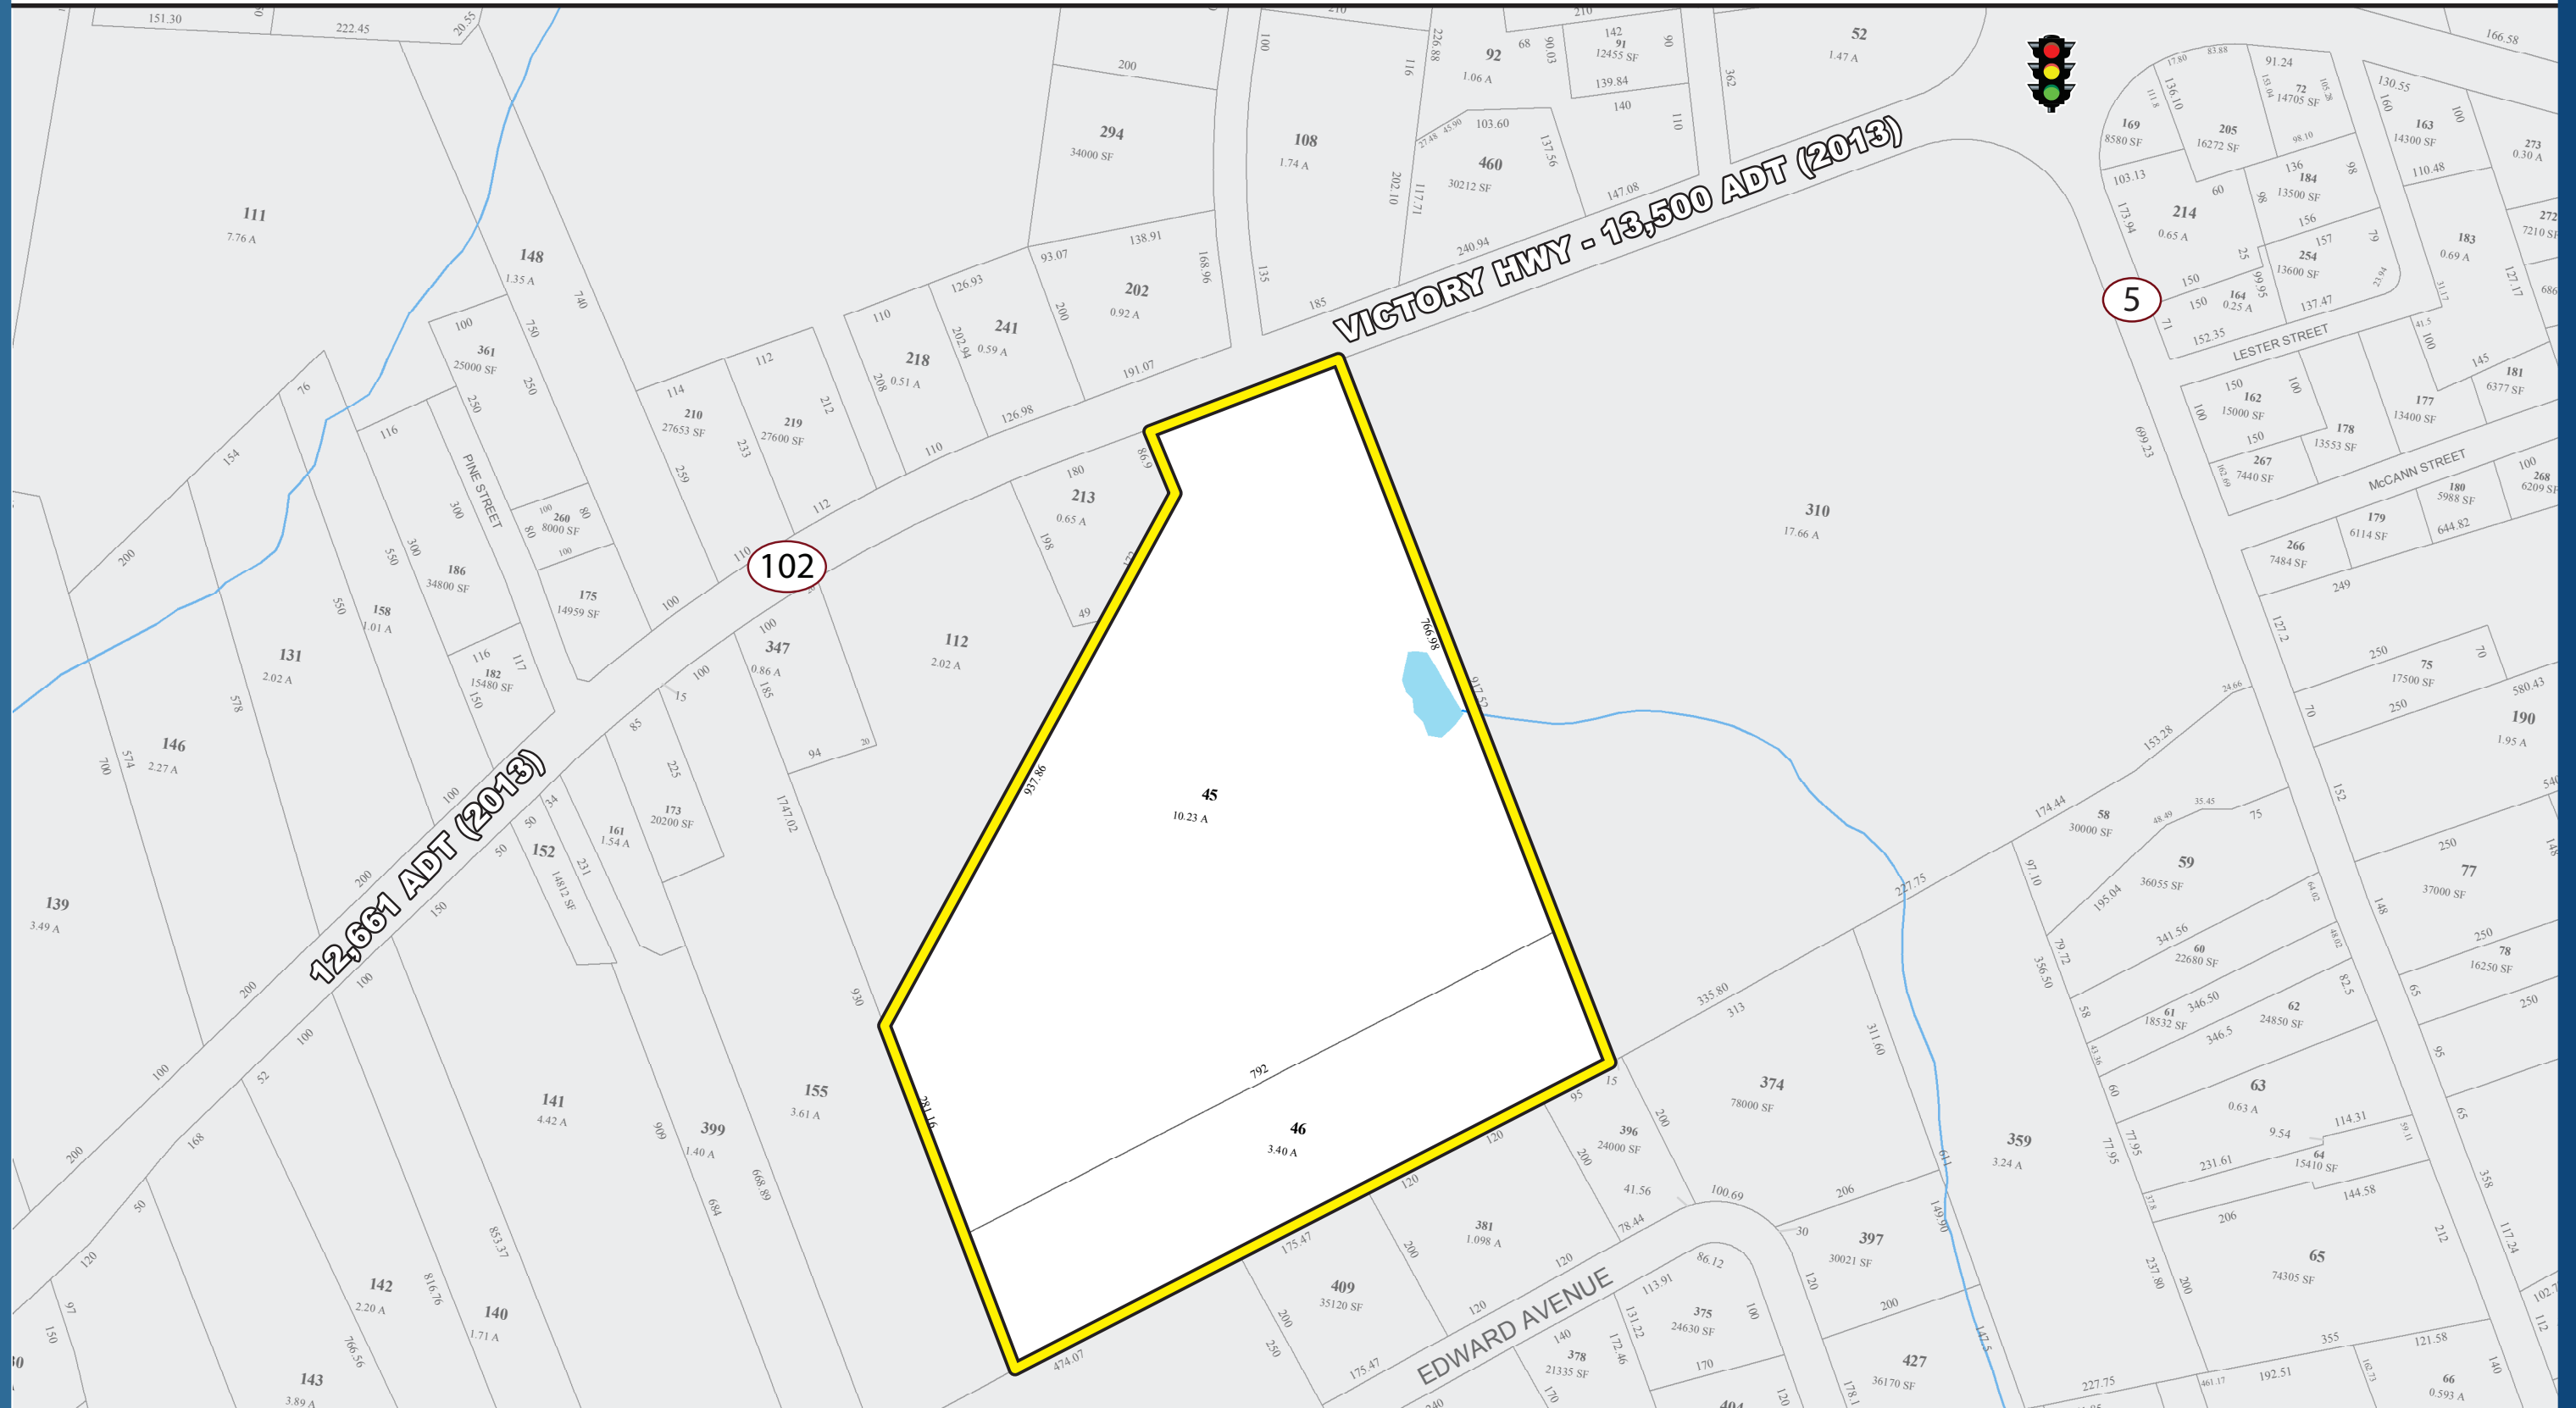

Development Opportunity
934 Victory Highway
North Smithfield, Rhode Island

VICTORY HWY - 13,500 ADT (2013)

12,667 ADT (2013)