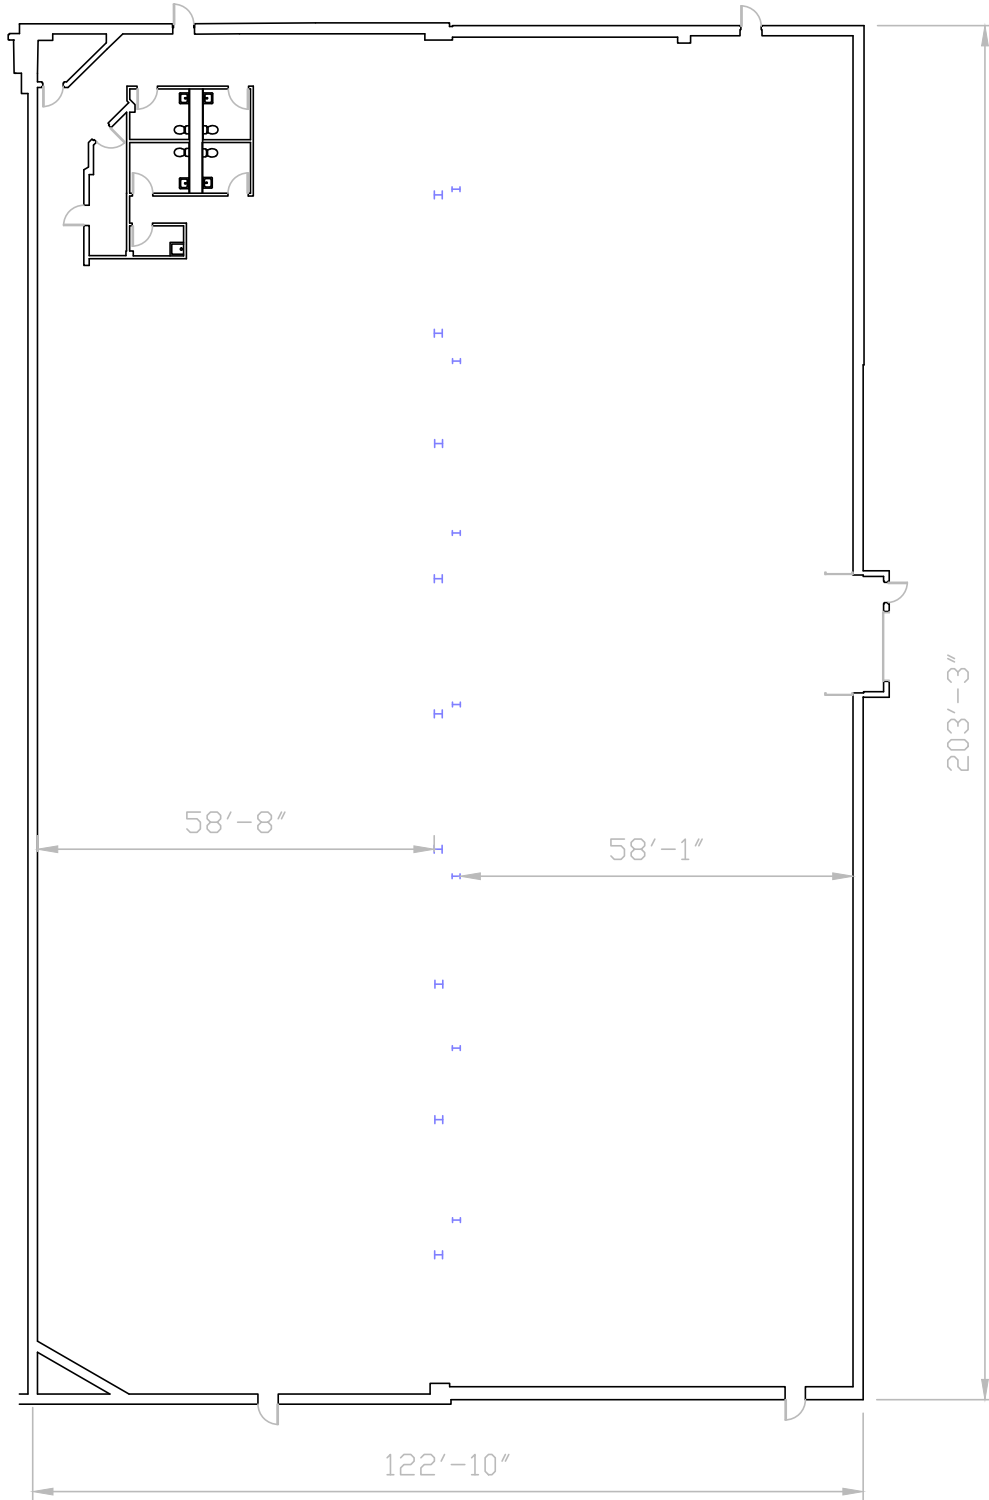

Warehouse Opportunity

1 Wesley St.
Malden, MA

EASTERN
RETAIL PROPERTIES

1 WESLEY ST, MALDEN, MA
WAREHOUSE - 25,095 SF