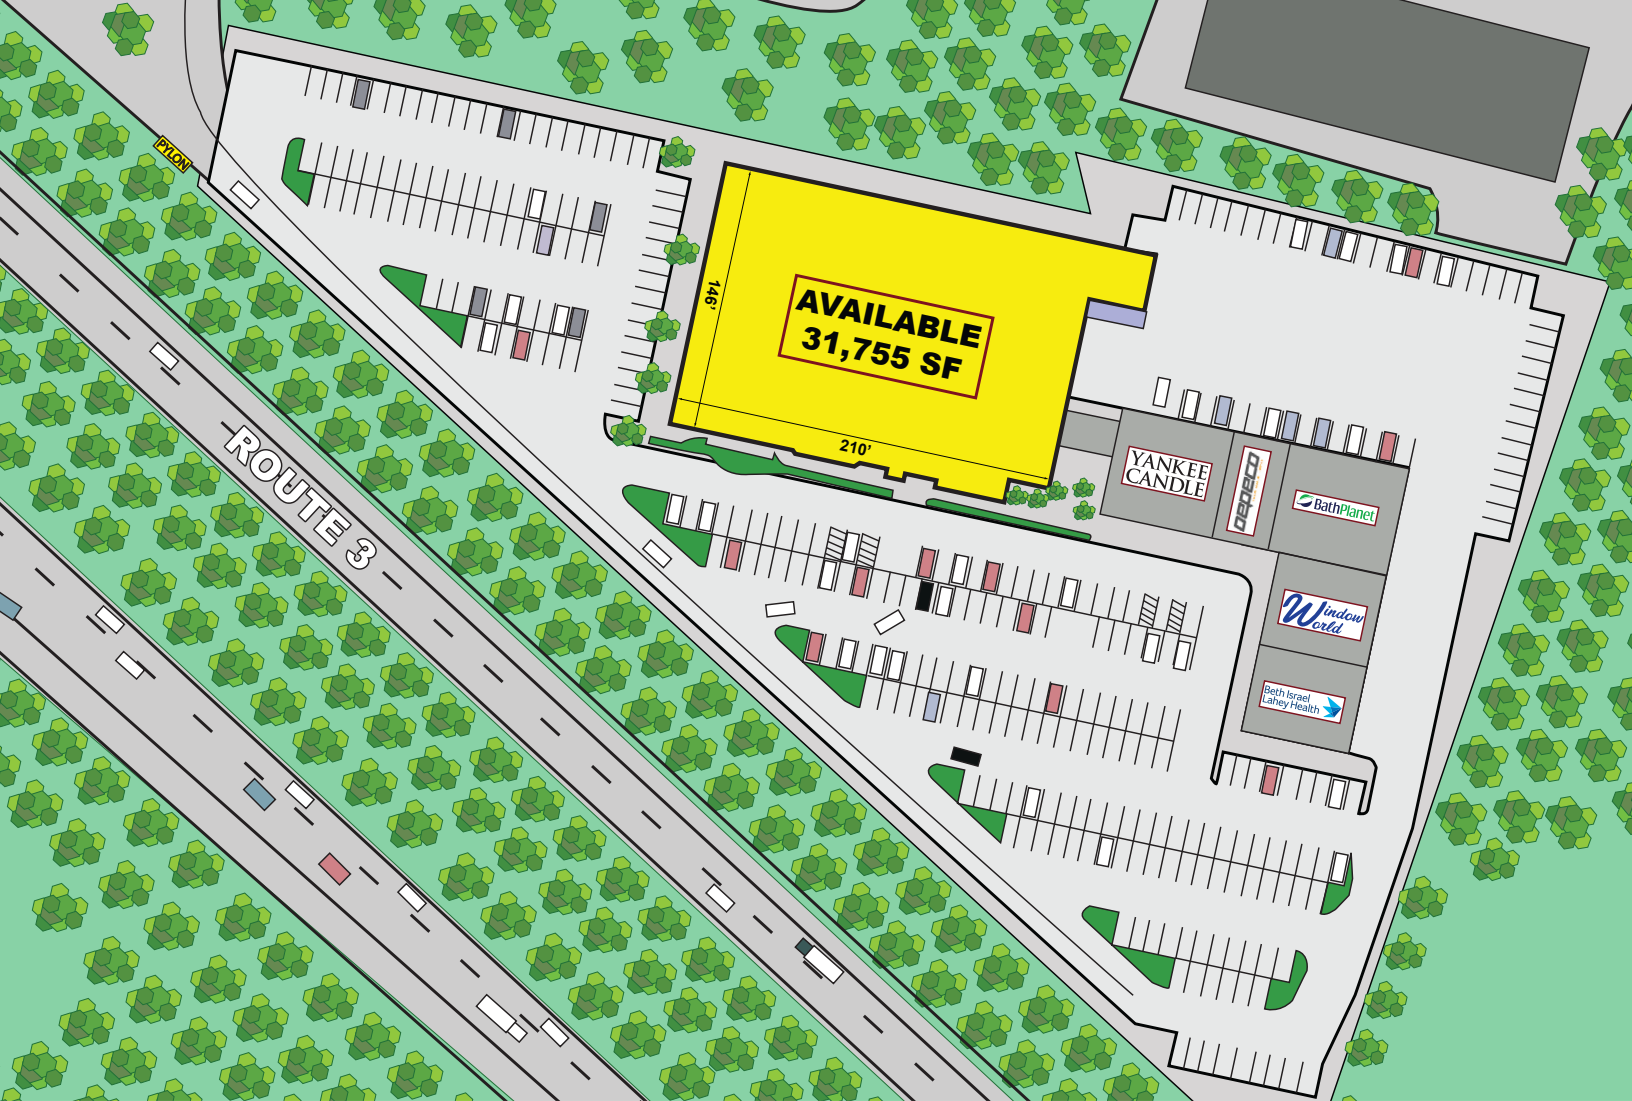

FORMER CHRISTMAS TREE SHOPS

296 Old Oak Street, Pembroke, Massachusetts

AVAILABLE FOR LEASE

PROPERTY HIGHLIGHTS

- » 31,755 SF Former Christmas Tree Shops
- » Signalized Access to Shopping Center
- » Multiple Uses Allowed
- » Pylon Signage Available
- » Located at Exit 27 off Route 3
- » Excellent Exposure from Route 3
- » Convenient Access from Route 139

FORMER CHRISTMAS TREE SHOPS

296 Old Oak Street, Pembroke, Massachusetts

EASTERN
RETAIL PROPERTIES

Former Christmas Tree Shops - 296 Old Oak Street, Pembroke, Massachusetts

FOR MORE INFORMATION CONTACT:

Vin Albanese