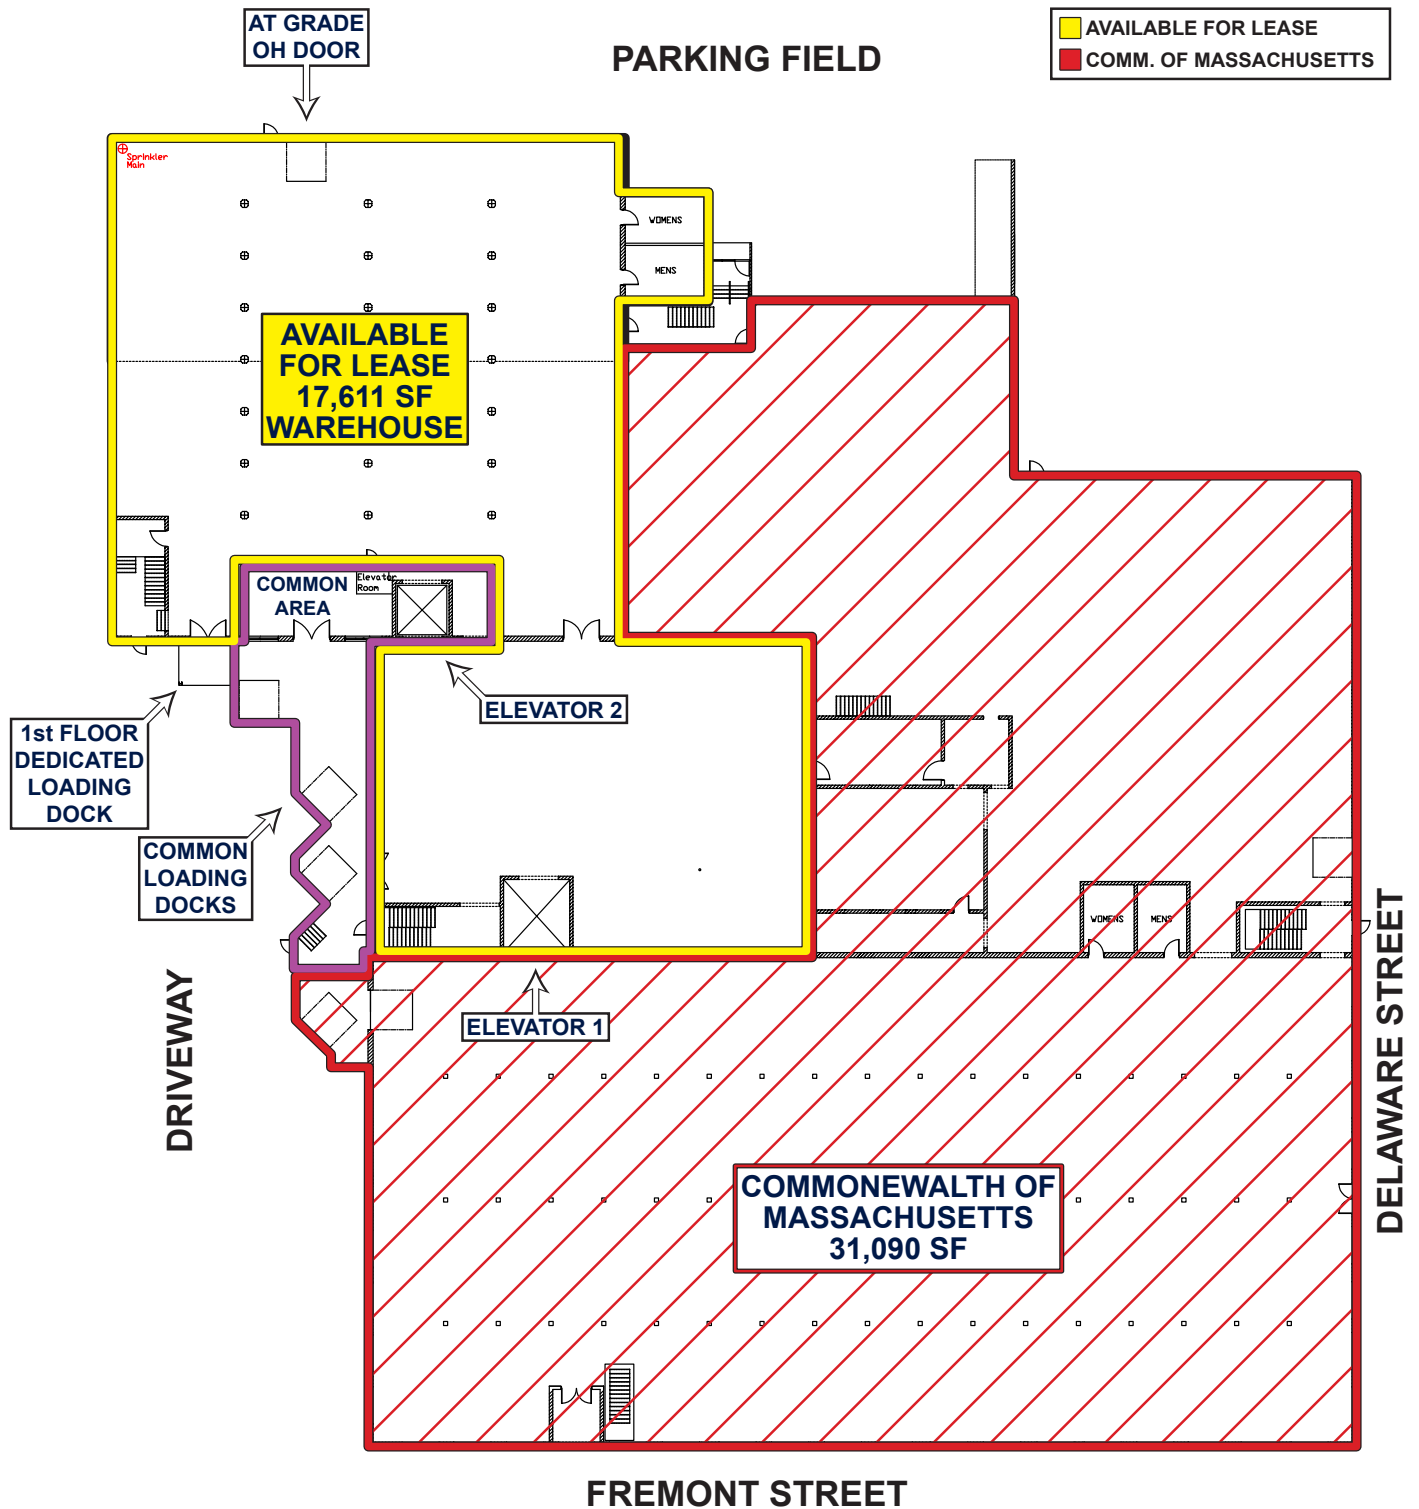

1st Floor Plan
60 Fremont Street
Worcester, MA

2nd Floor Plan

60 Fremont Street
Worcester, MA

EASTERN
RETAIL PROPERTIES

PARKING FIELD

AVAILABLE FOR LEASE
COMM. OF MASSACHUSETTS
ABAS

FREMONT STREET

3rd Floor Plan

60 Fremont Street
Worcester, MA

EASTERN
RETAIL PROPERTIES

AVAILABLE FOR LEASE

PARKING FIELD

DRIVEWAY

FREMONT STREET

DELAWARE STREET