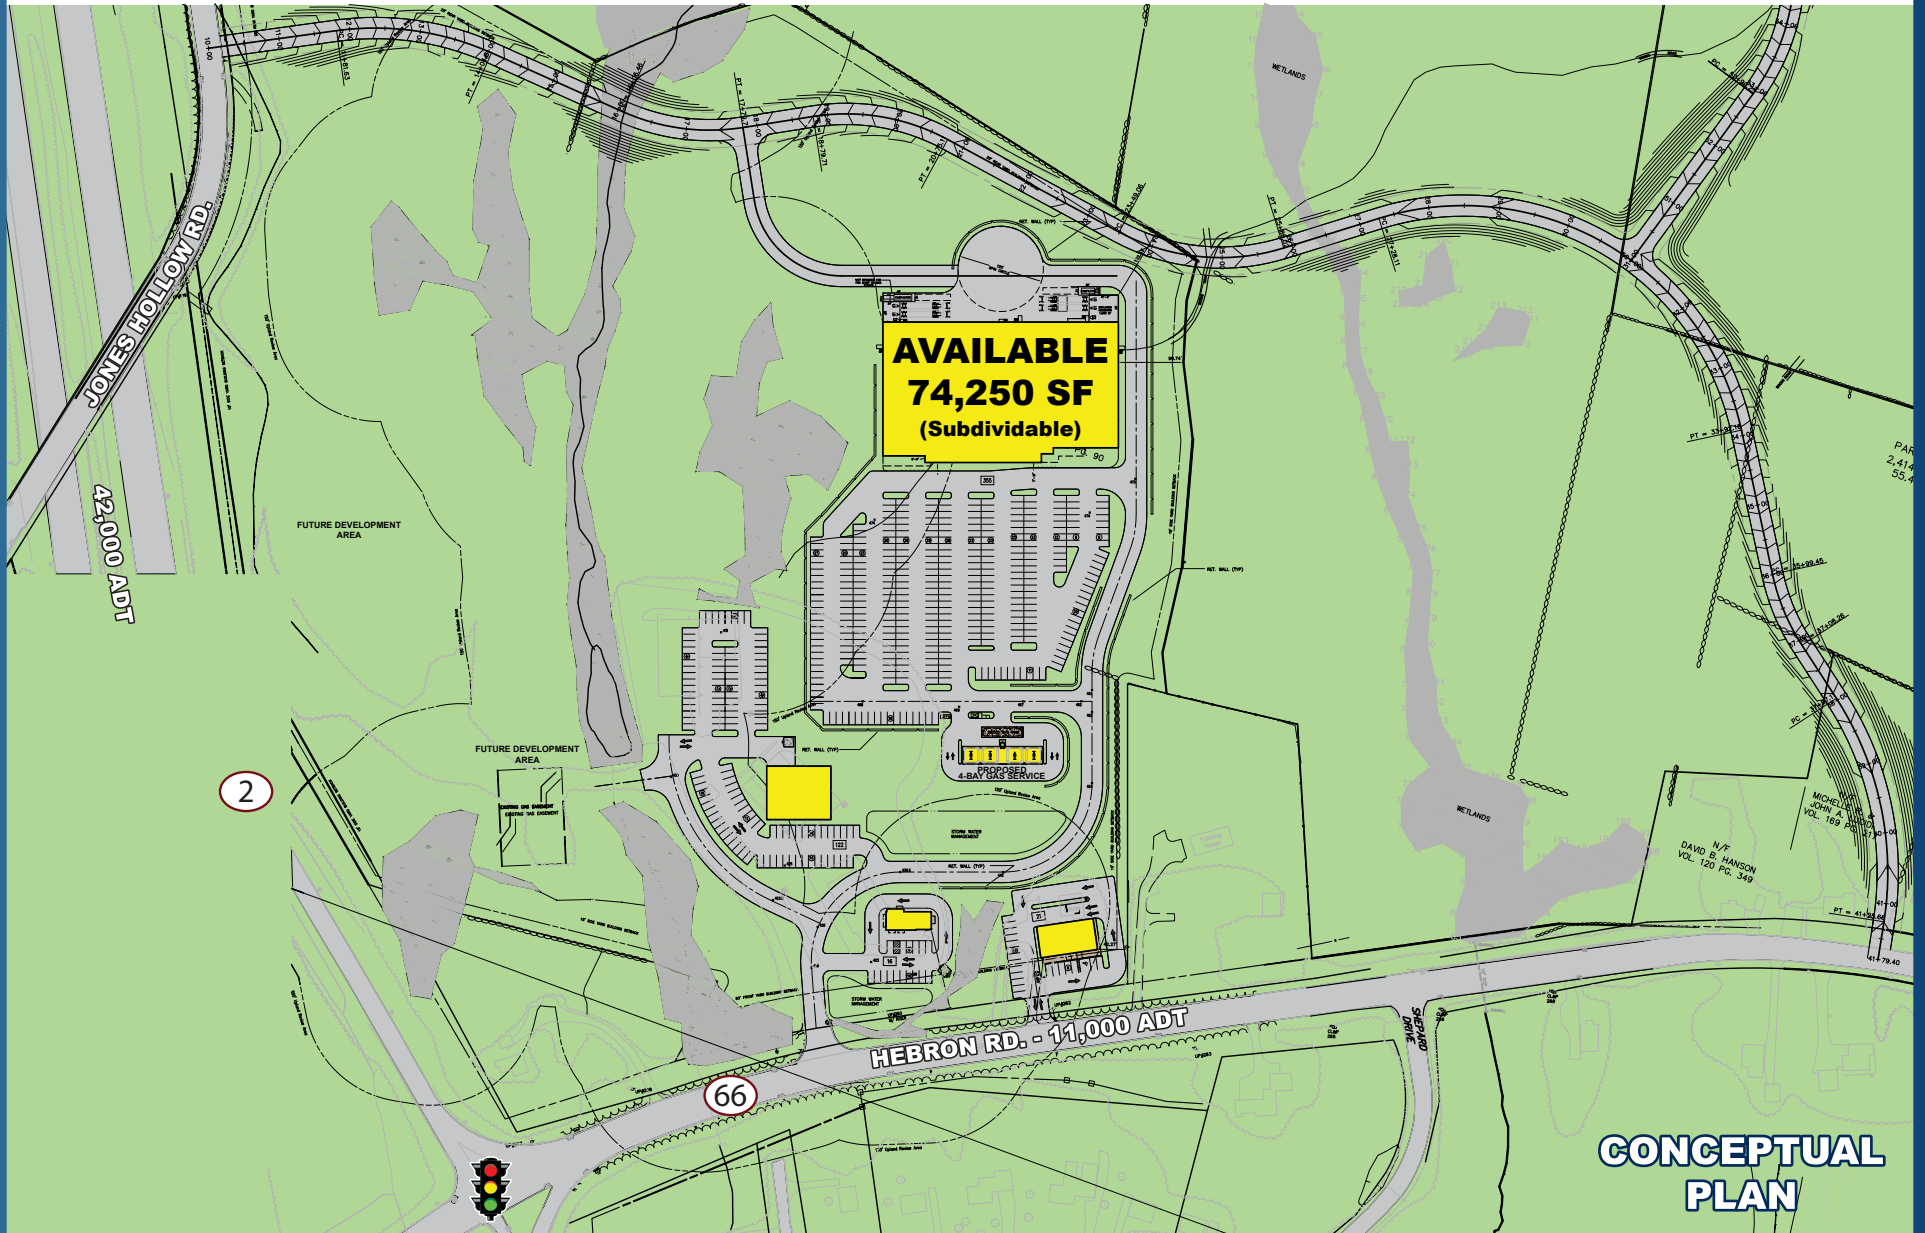

Development Opportunity

41-51 Hebron Road
Marlborough, CT

EASTERN
RETAIL PROPERTIES

**CONCEPTUAL
PLAN**